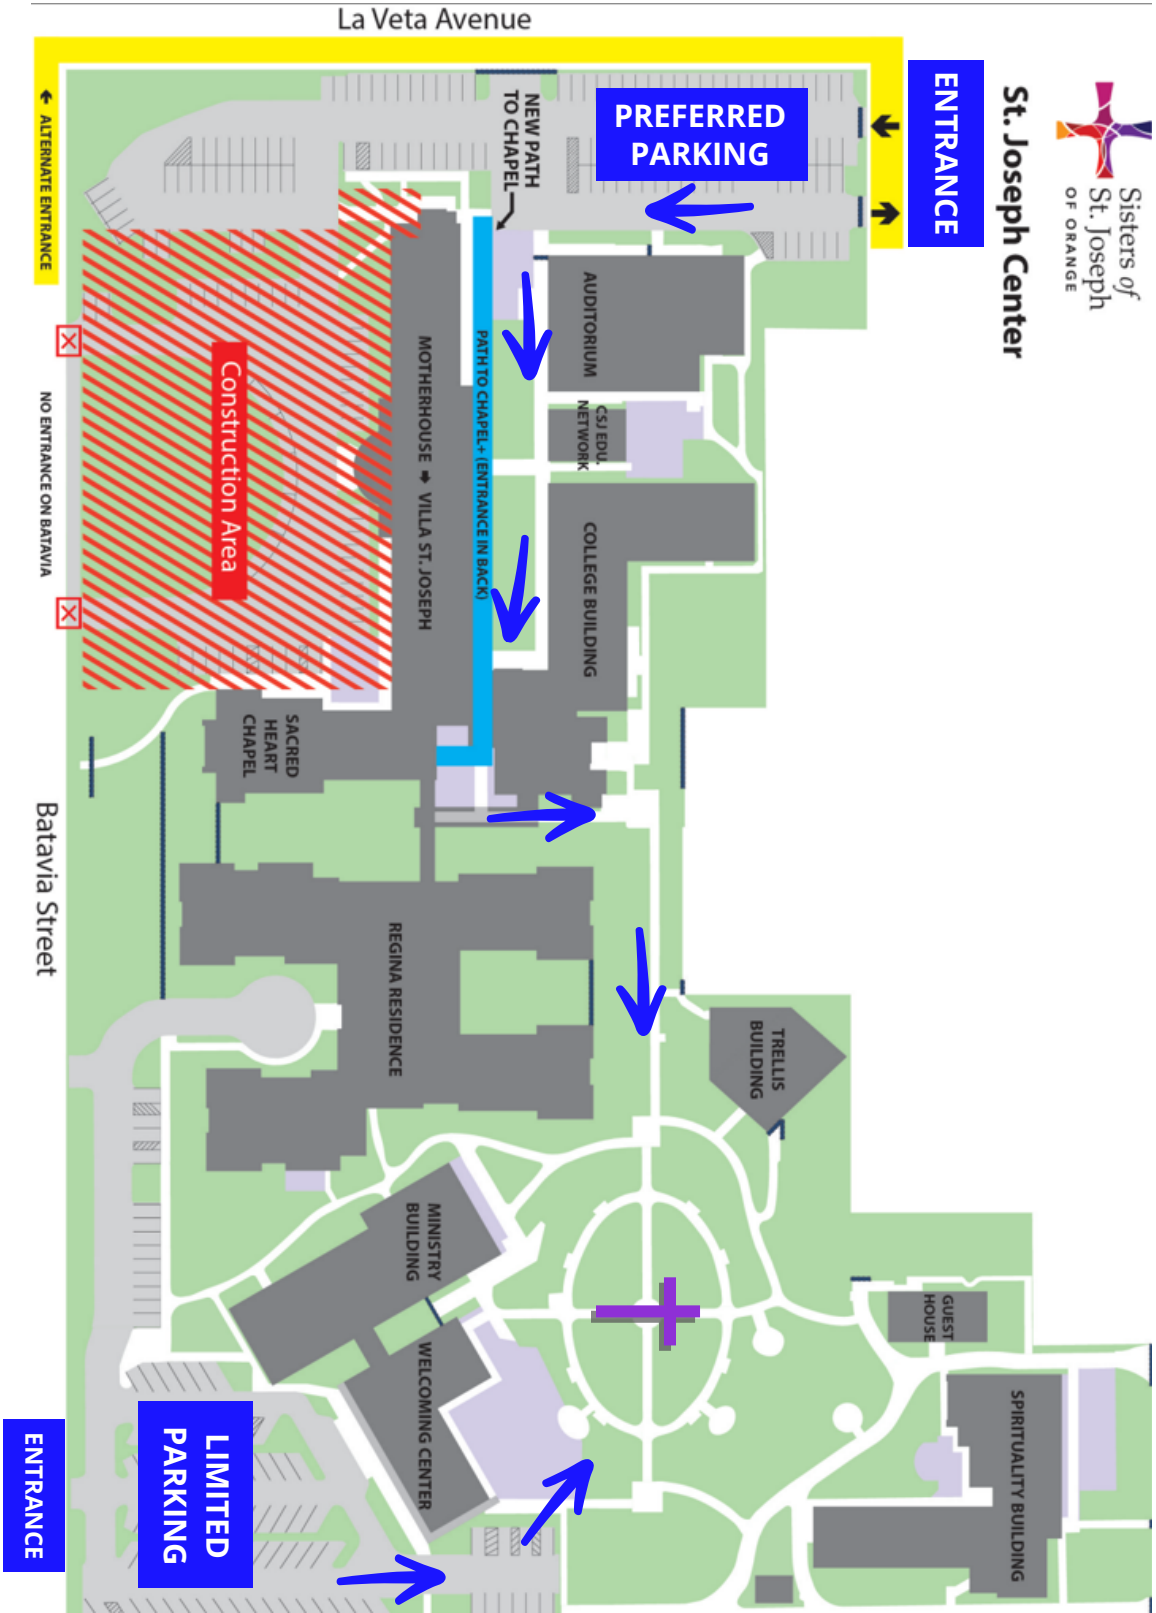

STATIONS OF THE CROSS

Jesus the Migrant and Refugee

March 18th | 6:00 p.m.

*Prayer will take place in the garden
behind the Welcoming Center*

Sisters of St.
Joseph of Orange
480 S. Batavia St,
Orange, CA 92868

ENTRANCE

PREFERRED PARKING

Construction Area

ENTRANCE

LIMITED PARKING

La Veta Avenue

Batavia Street

ALTERNATE ENTRANCE

NO ENTRANCE ON BATAVIA

NEW PATH TO CHAPEL

PATH TO CHAPEL - ENTRANCE IN BACK

MOTHERHOUSE → VILLA ST. JOSEPH

SACRED HEART CHAPEL

REGINA RESIDENCE

MINISTRY BUILDING

WELCOMING CENTER