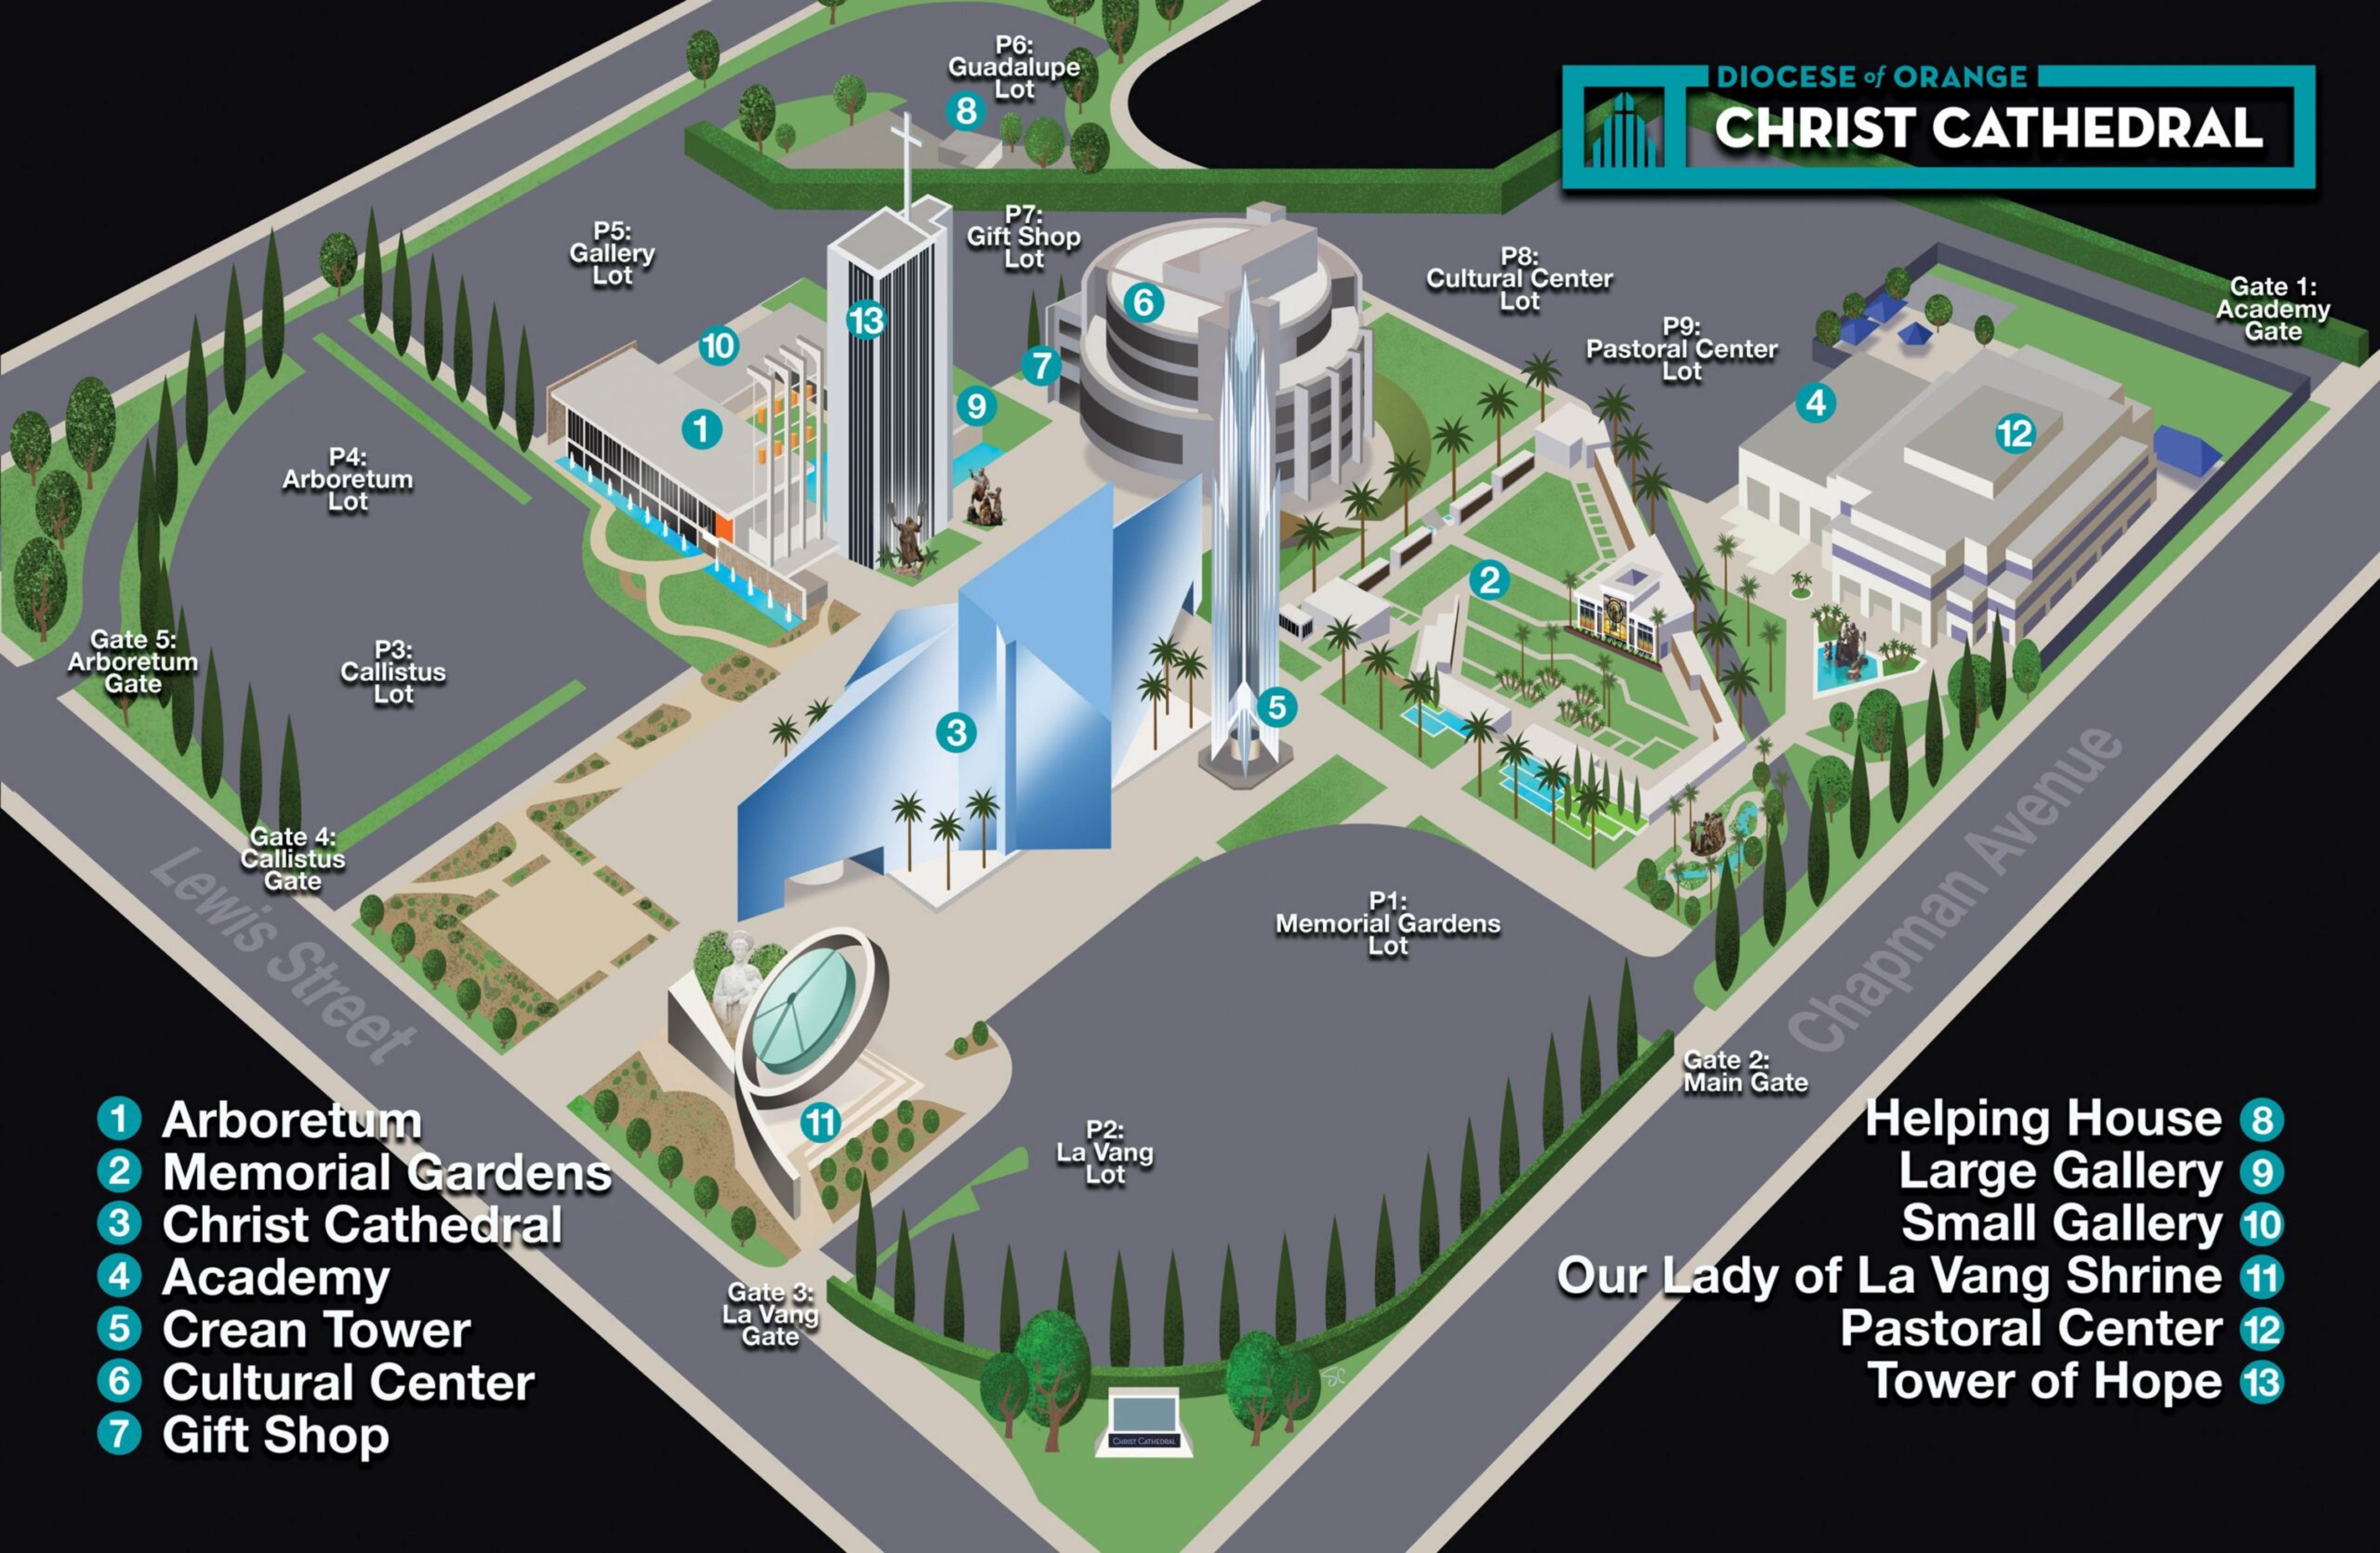

**DIocese of ORANGE**  
**CHRIST CATHEDRAL**

- 1 Arboretum
- 2 Memorial Gardens
- 3 Christ Cathedral
- 4 Academy
- 5 Crean Tower
- 6 Cultural Center
- 7 Gift Shop

- 8 Helping House
- 9 Large Gallery
- 10 Small Gallery
- 11 Our Lady of La Vang Shrine
- 12 Pastoral Center
- 13 Tower of Hope